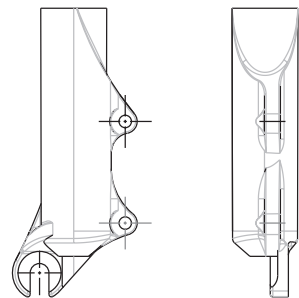

ADAPTER CHART

POST MOUNT FRONT+REAR

ADAPTER #21
160 MM POST MOUNT
FOR 203 MM DISC
KIT# 98-15072

ADAPTER #39
180 MM POST MOUNT
FOR 203 MM DISC
KIT# 98-30027

ADAPTER #41
180 MM POST MOUNT
FOR 220 MM DISC
KIT# 98-40039-K001

ADAPTER #42
203 MM POST MOUNT
FOR 220 MM DISC
KIT# 98-40039-K003

ADAPTER #43
200 MM POST MOUNT
FOR 220 MM DISC
KIT# 98-40039-K002

ADAPTER #RP
160 MM POST MOUNT
FOR 180 MM DISC
KIT# 98-32223

ADAPTER #BX
200 MM POST MOUNT
FOR 203 MM DISC
KIT# 98-37804

I.S. REAR

ADAPTER #30
FRONT I.S.
FOR 203 MM DISC
KIT# 98-15604

ADAPTER #32
FRONT I.S.
FOR 180 MM DISC
KIT #98-18640

ADAPTER #38
FRONT I.S.
FOR 160 MM DISC
REAR I.S.
FOR 140 MM DISC
KIT # 98-15068

I.S. REAR

ADAPTER MATRIX

		ROTOR SIZE					
		140 MM	160 MM	180 MM	203 MM	220 MM	
MOUNT TYPE	POST MOUNT	140 MM	(DIRECT)	-	-	-	-
		160 MM	-	(DIRECT)	RP	21	-
		180 MM	-	-	(DIRECT)	39	41
		200 MM	-	-	-	BX	43
		203 MM	-	-	-	(DIRECT)	42
		220 MM	-	-	-	-	(DIRECT)
	I.S. MOUNT	FRONT	-	38	32	30	-
	REAR	38	26	33	23	-	