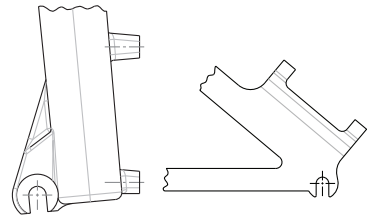

ADAPTER CHART

POST MOUNT FRONT+REAR

ADAPTER #21
160 MM POST MOUNT
FOR 203 MM DISC
KIT# 98-15072

ADAPTER #39
180 MM POST MOUNT
FOR 203 MM DISC
KIT# 98-30027

ADAPTER #41
180 MM POST MOUNT
FOR 220 MM DISC
KIT# 98-40039-K001

ADAPTER #42
203 MM POST MOUNT
FOR 220 MM DISC
KIT# 98-40039-K003

ADAPTER #43
200 MM POST MOUNT
FOR 220 MM DISC
KIT# 98-40039-K002

ADAPTER #RP
160 MM POST MOUNT
FOR 180 MM DISC
KIT# 98-32223

ADAPTER #BX
200 MM POST MOUNT
FOR 203 MM DISC
KIT# 98-37804

ADAPTER MATRIX

		ROTOR SIZE					
		140 MM	160 MM	180 MM	203 MM	220 MM	
MOUNT TYPE	POST MOUNT	140 MM	(DIRECT)	-	-	-	-
		160 MM	-	(DIRECT)	RP	21	-
		180 MM	-	-	(DIRECT)	39	41
		200 MM	-	-	-	BX	43
		203 MM	-	-	-	(DIRECT)	42
		220 MM	-	-	-	-	(DIRECT)
	I.S. MOUNT	FRONT	-	38	32	30	-
	REAR	38	26	33	23	-	