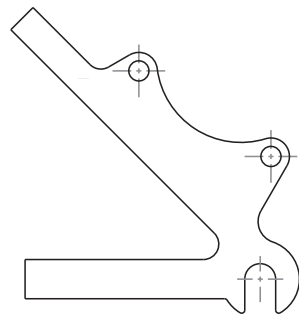

ADAPTER #42
203 MM POST MOUNT
FOR 220 MM DISC
KIT# 98-40039-K003

ADAPTER #43
200 MM POST MOUNT
FOR 220 MM DISC
KIT# 98-40039-K002

ADAPTER #RP
160 MM POST MOUNT
FOR 180 MM DISC
KIT# 98-32223

ADAPTER #BX
200 MM POST MOUNT
FOR 203 MM DISC
KIT# 98-37804

I.S. REAR

ADAPTER #30
FRONT I.S.
FOR 203 MM DISC
KIT# 98-15604

ADAPTER #32
FRONT I.S.
FOR 180 MM DISC
KIT #98-18640

ADAPTER #38
FRONT I.S.
FOR 160 MM DISC
REAR I.S.
FOR 140 MM DISC
KIT # 98-15068

I.S. REAR

ADAPTER #23
REAR I.S.
FOR 203 MM DISC
KIT# 98-15074

ADAPTER #26
REAR I.S.
FOR 160 MM DISC
KIT # 98-15073

ADAPTER #33
REAR I.S.
FOR 180 MM DISC
KIT # 98-18642

ADAPTER #38
REAR I.S.
FOR 140 MM DISC
KIT# 98-15068

ADAPTER MATRIX

		ROTOR SIZE					
		140 MM	160 MM	180 MM	203 MM	220 MM	
MOUNT TYPE	POST MOUNT	140 MM	(DIRECT)	-	-	-	-
		160 MM	-	(DIRECT)	RP	21	-
		180 MM	-	-	(DIRECT)	39	41
		200 MM	-	-	-	BX	43
		203 MM	-	-	-	(DIRECT)	42
		220 MM	-	-	-	-	(DIRECT)
	I.S. MOUNT	FRONT	-	38	32	30	-
	REAR	38	26	33	23	-	